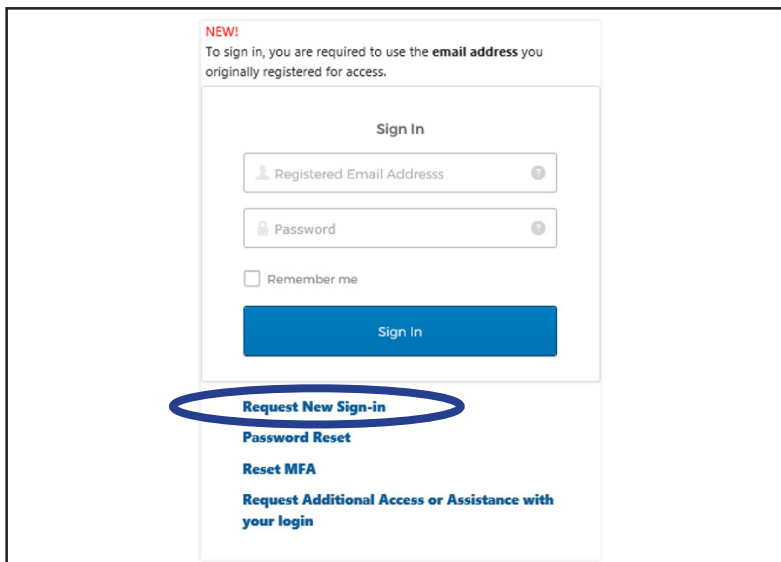

SGgaming.com

USER GUIDE

Customer Portal Access

Guide to accessing the Customer Portal on SGgaming.com

In order to access game marketing assets on SGgaming.com, you must first register for Customer Portal access.

1. Visit SGgaming.com
2. Click SUPPORT in the main menu and select LOGIN in the dropdown menu.

3. On the Login page, click on REQUEST NEW SIGN-IN.

4. Follow the instructions to complete the New Web User Registration process. NOTE: You must use your company email address. Free domain email addresses will not be accepted.